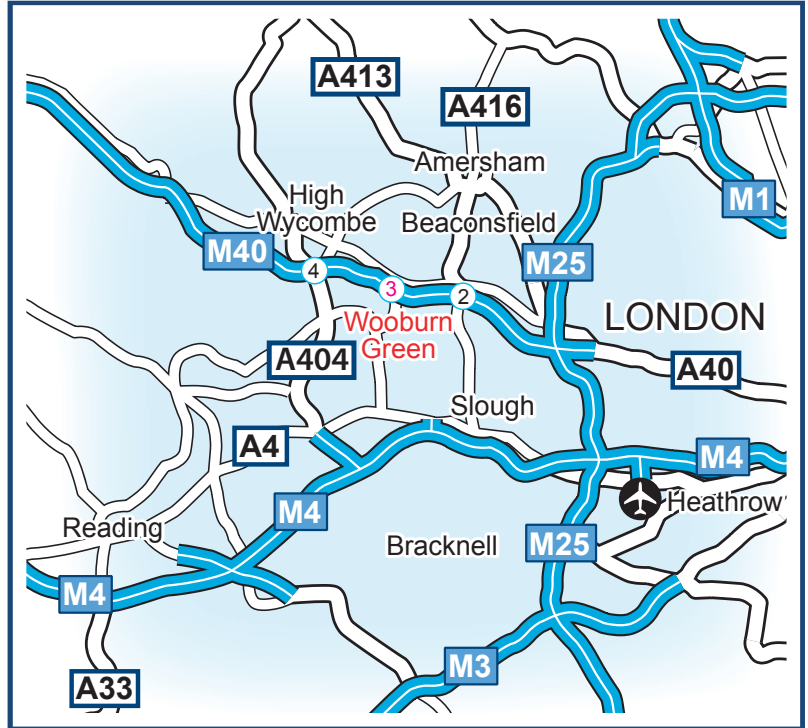

Travel Information

From the East:

Exit the M40 at junction 3 (High Wycombe East) and take the 1st exit at the roundabout into Knaves Beech Way, following signs to Maidenhead (A4094) and Wooburn Green. At the next roundabout turn left onto Boundary Road (A4094) following signs to Wooburn Green. The entrance to Mercury Park is 3/4 mile on the left, immediately after the India Village restaurant. There is a security guard building on the main entrance, and Endeavour House is the 1st building on the right as you enter the business park.

From the West:

Proceed along the M40 and continue past High Wycombe, leaving the motorway at Junction 2, Beaconsfield. Take the 4th exit from the roundabout to re-join the westbound carriageway of the M40. Exit at Junction 3 (High Wycombe East) and follow the directions above.

Parking:

Designated parking for Scalable Communications can be found first right as you enter Mercury Park.

By Rail From London - Marylebone Station:

The nearest mainline railway station is Beaconsfield - 3.9 miles. National Rail enquiries: 08457 484950.