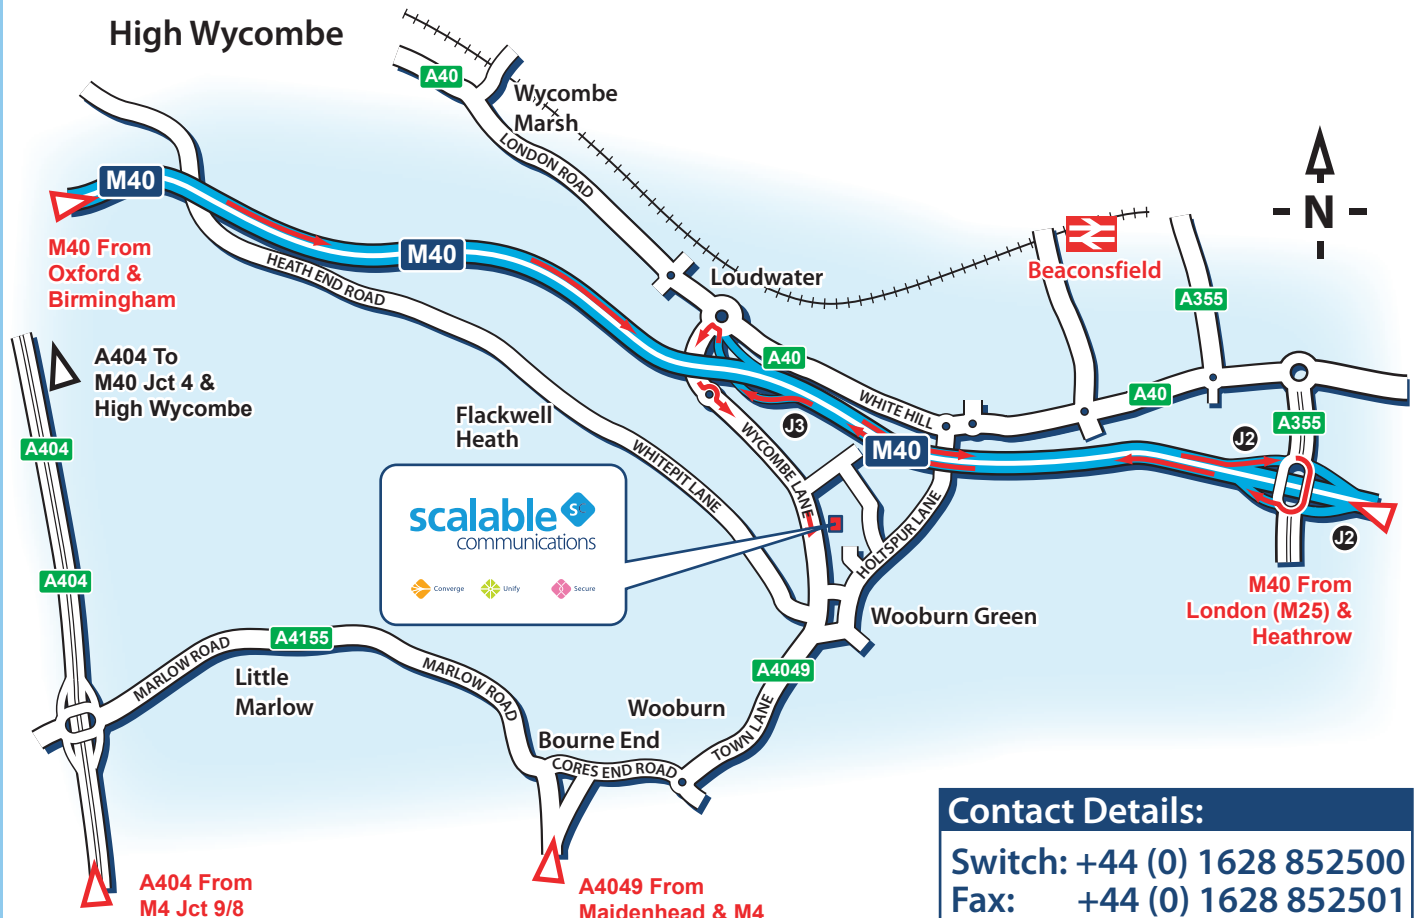

Travel Information

From the East:

Exit the M40 at junction 3 (High Wycombe East) and take the 1st exit at the roundabout into Knaves Beech Way, following signs to Maidenhead (A4094) and Wooburn Green. At the next roundabout turn left onto Boundary Road (A4094) following signs to Wooburn Green. The entrance to Mercury Park is 3/4 mile on the left, immediately after the India Village restaurant. There is a security guard building on the main entrance, and Endeavour House is the 1st building on the right as you enter the business park.

From the West:

Proceed along the M40 and continue past High Wycombe, leaving the motorway at Junction 2, Beaconsfield. Take the 4th exit from the roundabout to re-join the westbound carriageway of the M40. Exit at Junction 3 (High Wycombe East) and follow the directions above.

Parking:

Designated parking for Scalable Communications can be found first right as you enter Mercury Park.

By Rail From London - Marylebone Station:

The nearest mainline railway station is Beaconsfield - 3.9 miles. National Rail enquiries: 08457 484950.